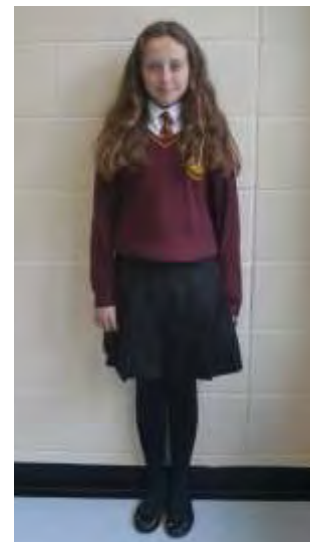

Gwisg Ysgol / School Uniform

Dylai disgyblion wisgo gwisg ysgol llawn ar gyfer pob diwrnod ysgol.

Pupils should wear full school uniform every school day.

Broadwaith

Uned 1-7 Yr Hen Stablau, Pentrefoelas, Betws y Coed, Conwy, LL24 0HT

☎ 01690 770393
01690 770693

Boppers Boutique - 01492 534421

4-6 Abergele Rd, Colwyn Bay LL29 7NN

Ar y Gweill - 07875634151

8 Heol yr Orsaf, Llanrwst

School Talk - 01492 876995

159 Mostyn St. Llandudno, LL30 2PE.